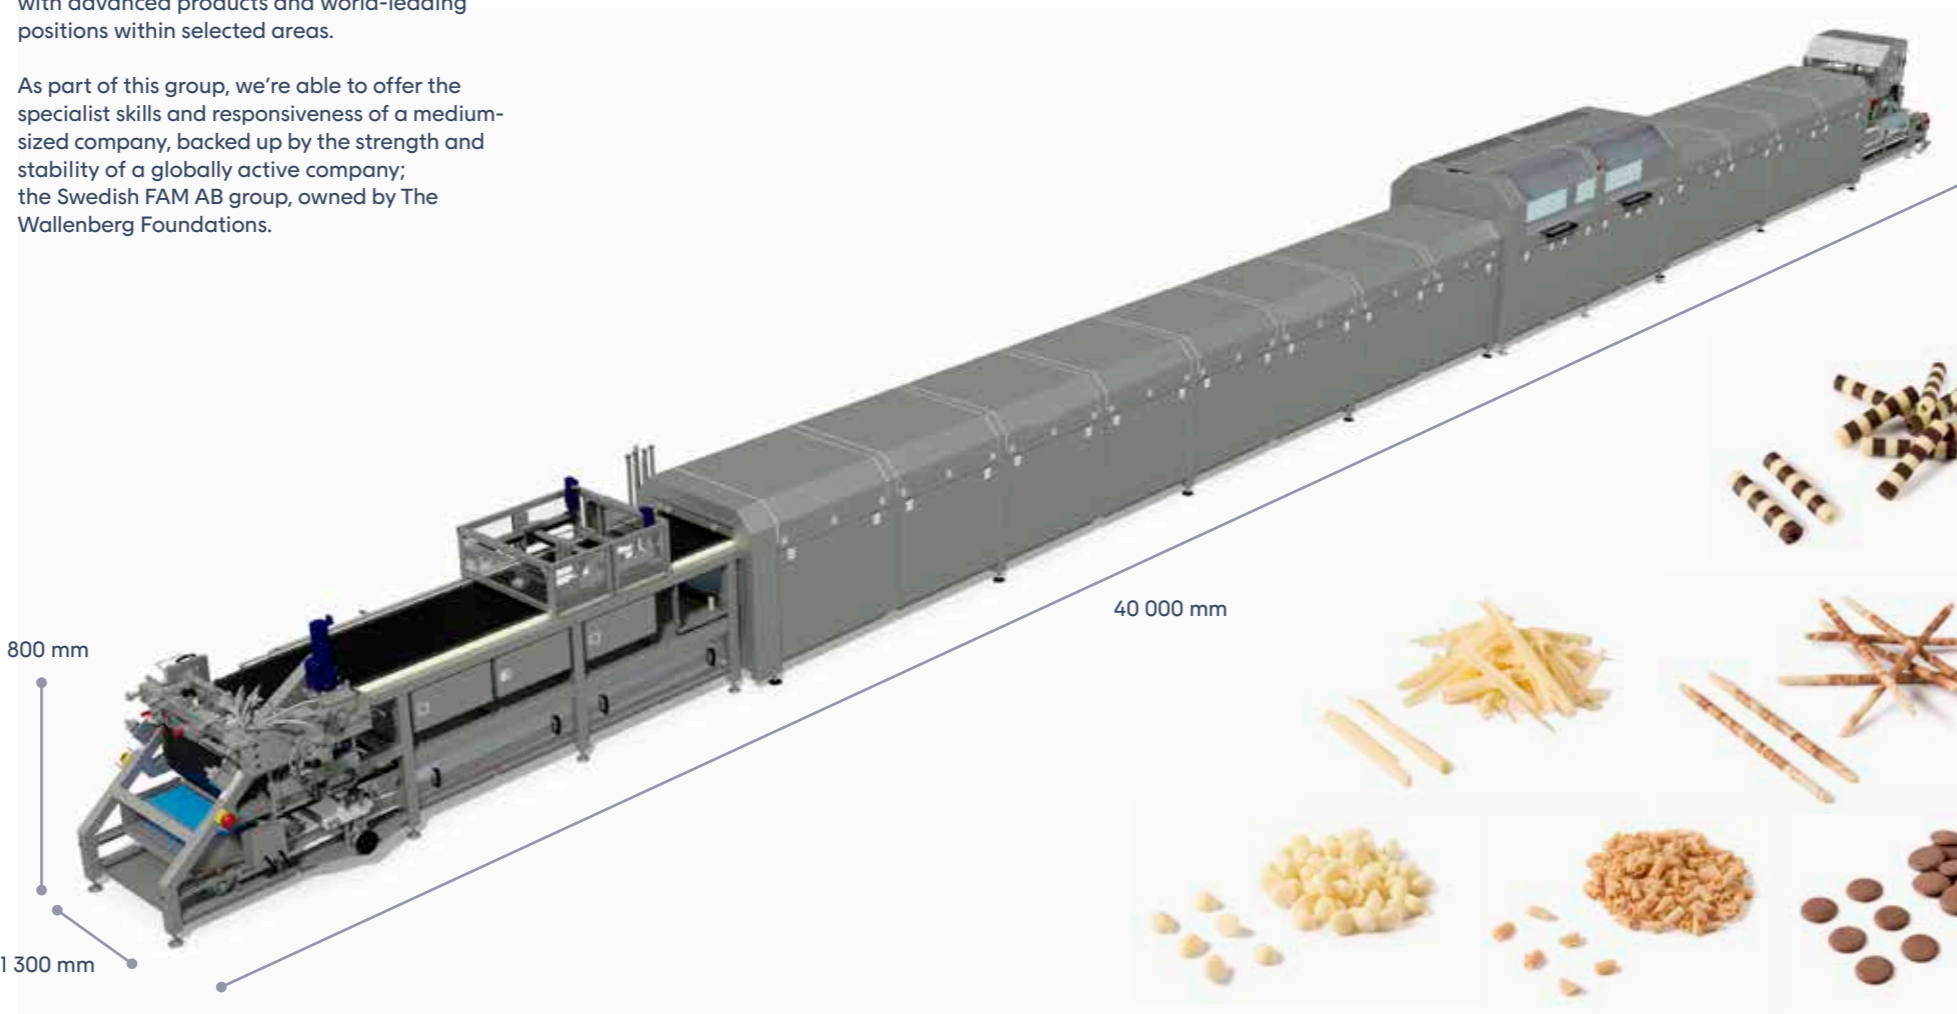

The MDL 800 Multi Decoration Line is one such system:

- Maximum versatility
- Triple pass steel belt cooling
- Modular design
- Low maintenance costs
- Easy control via touchscreen panel
- Unique equipment set-up
- Integrated utilities
- Flexible/quick changeover < 30 min
- High OEE and efficiency
- Industrial, gourmet & decorative products

Responsive service, global support

SGL Technology is now part of IPCO, a market leader in the design, engineering and installation of processing systems and a company with a history that extends back well over a century.

Choose IPCO as your partner supplier and you benefit not only from our expertise in the design and installation of solidification and handling plant, but also from the reassurance of working with one of the world's most forward thinking engineering groups.

IPCO is a high-technology engineering business with advanced products and world-leading positions within selected areas.

As part of this group, we're able to offer the specialist skills and responsiveness of a medium-sized company, backed up by the strength and stability of a globally active company; the Swedish FAM AB group, owned by The Wallenberg Foundations.