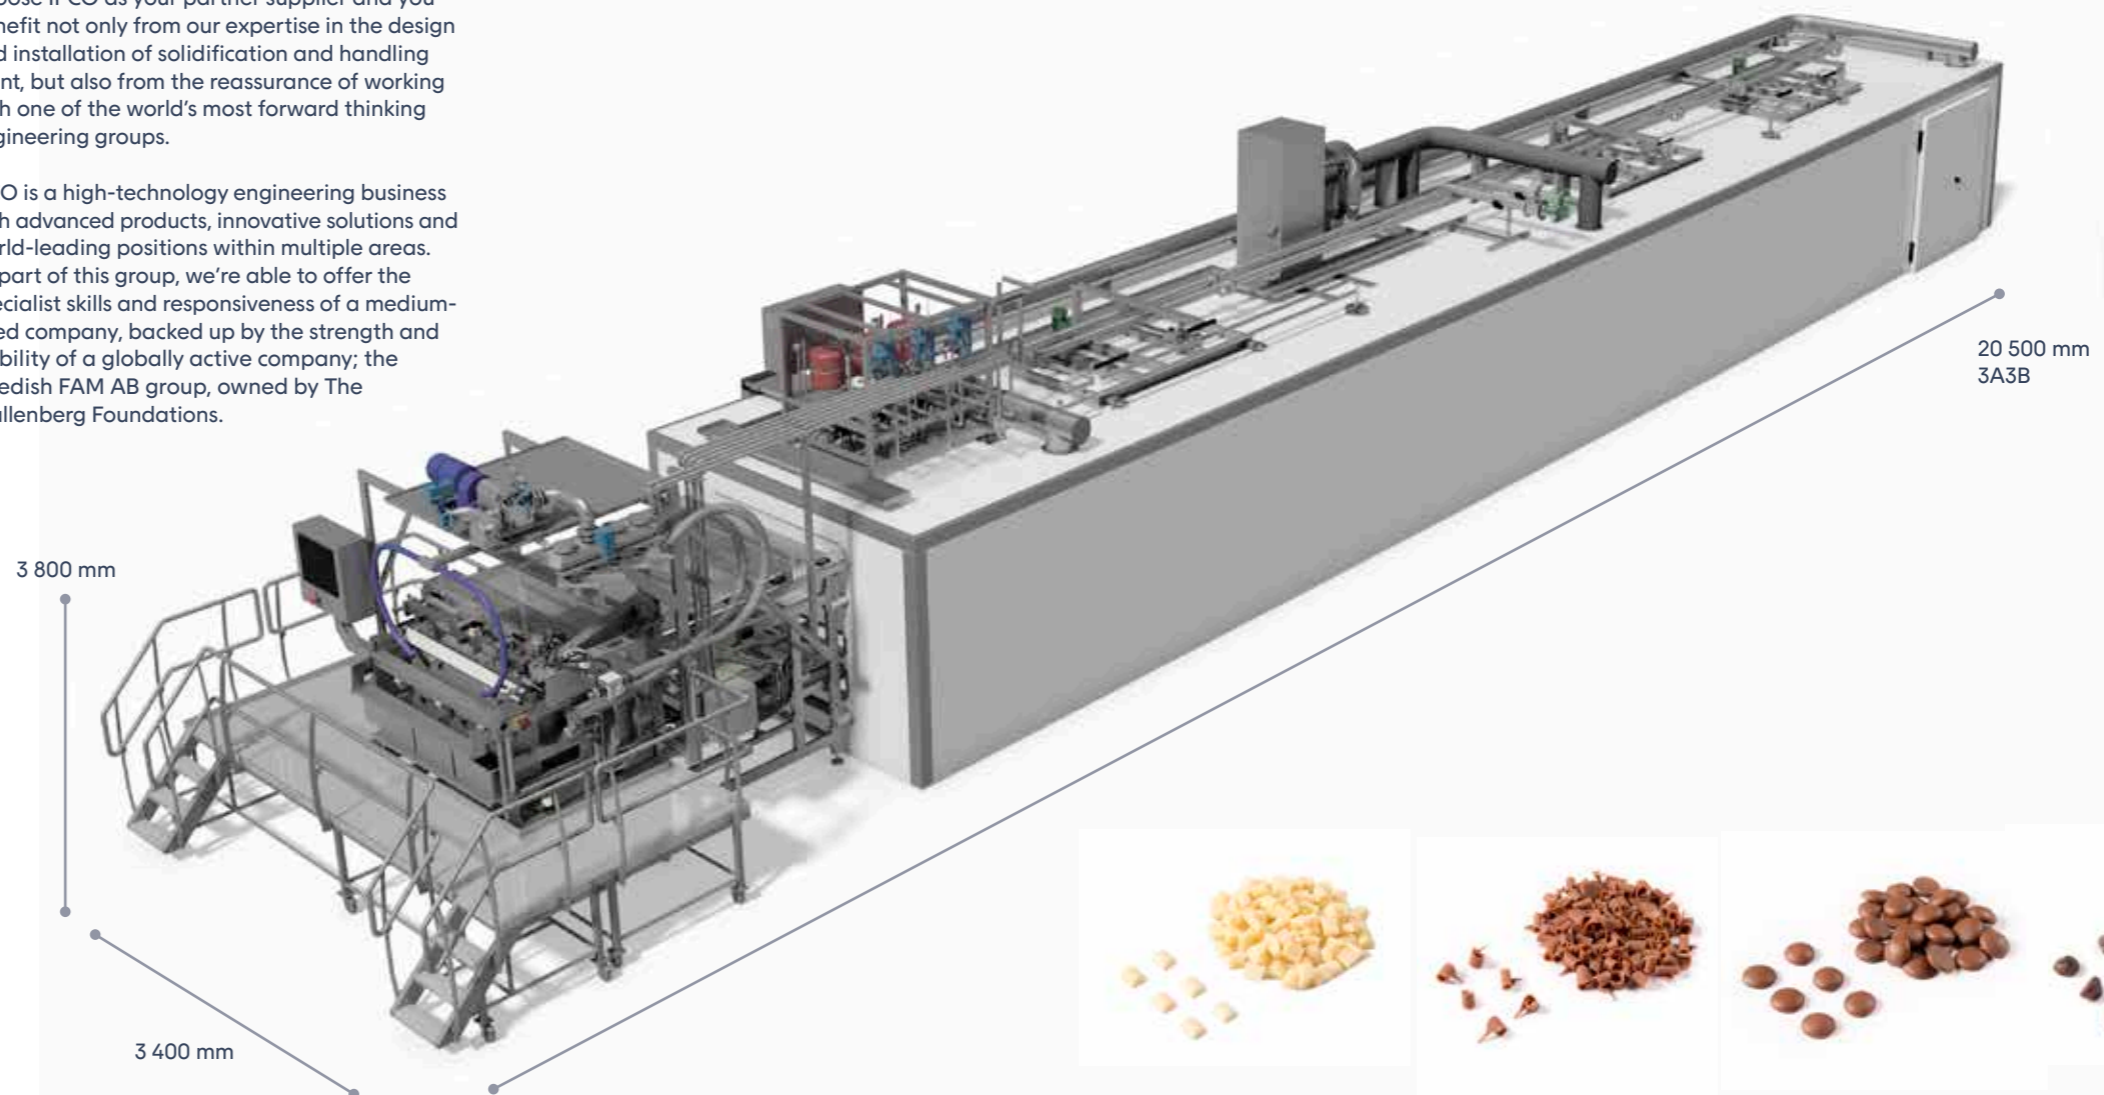

We are a trusted supplier to many of the most respected names in chocolate processing and production, and we work closely with our customers to deliver systems that maximise productivity while at the same time ensuring a premium quality end product.

The SPL 1200 Specialty Line is one such system:

- Highly flexible production
- Wide product range
- Capacity range 300–900 kg/hour
- Triple pass steel belt cooling
- Flexible/quick changeover < 30 min
- Modular tooling
- High OEE and efficiency
- Industrial, gourmet & decorative products

Responsive service, global support

SGL Technology is now part of IPCO, a market leader in the design, engineering and installation of processing systems and a company with a history that extends back well over a century.

Choose IPCO as your partner supplier and you benefit not only from our expertise in the design and installation of solidification and handling plant, but also from the reassurance of working with one of the world's most forward thinking engineering groups.

IPCO is a high-technology engineering business with advanced products, innovative solutions and world-leading positions within multiple areas. As part of this group, we're able to offer the specialist skills and responsiveness of a medium-sized company, backed up by the strength and stability of a globally active company; the Swedish FAM AB group, owned by The Wallenberg Foundations.